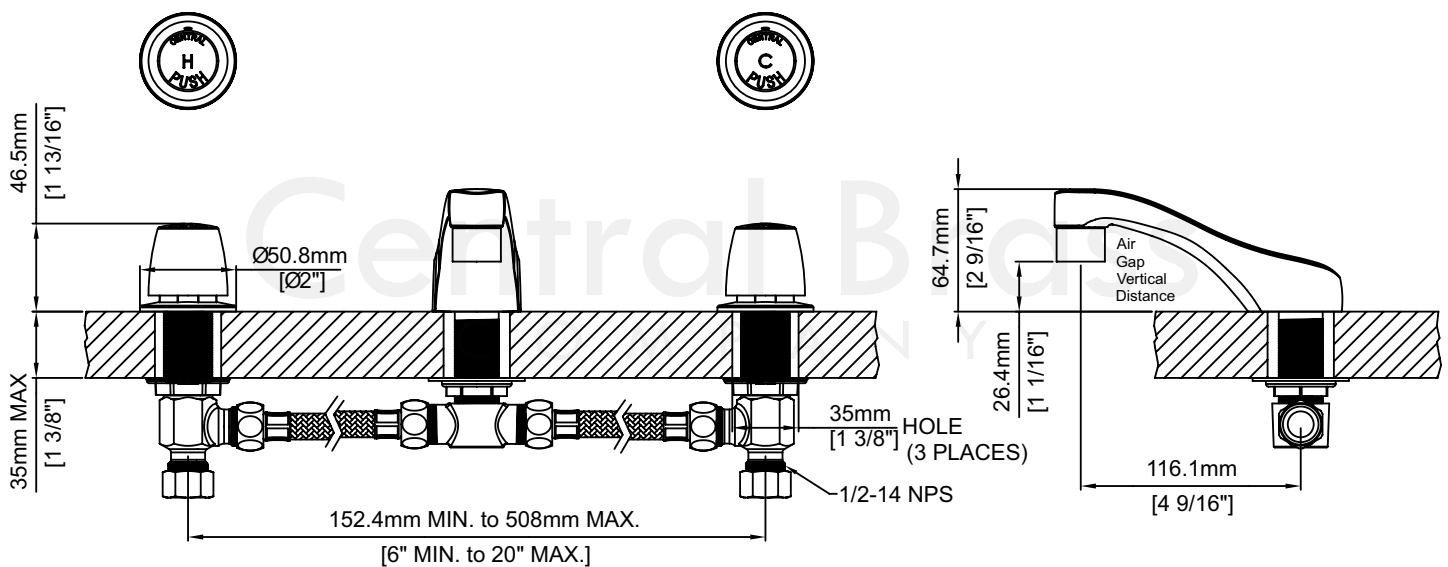

Model# 3127-AVN1

Slow-Close Two Handle Widespread Lavatory Faucet

3127-AVN1/REV. 11 2016

Product Specifications subject to change without notice